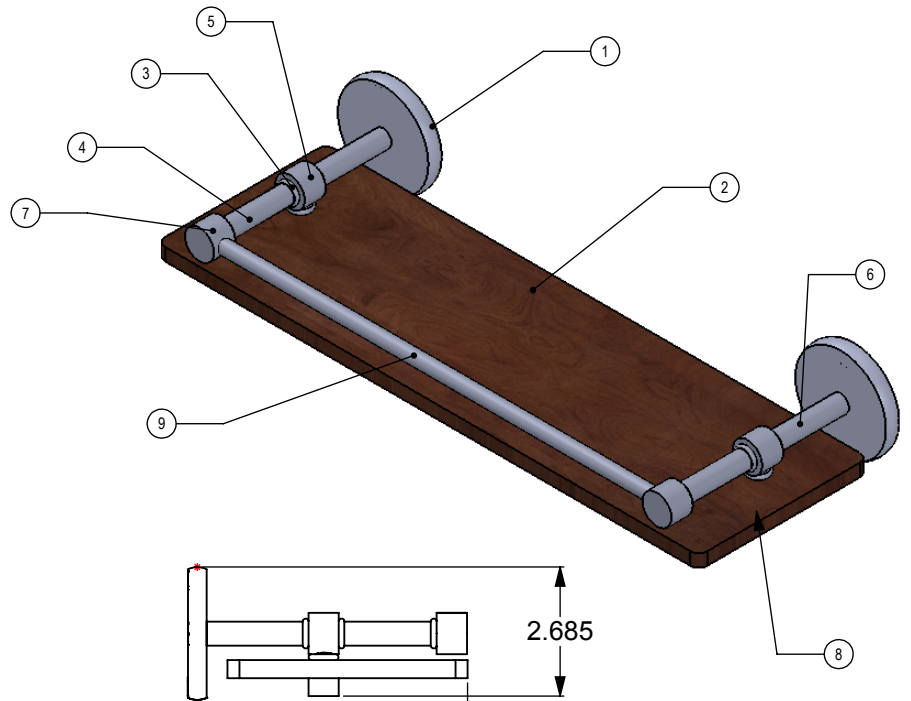

ITEM NO.	PART NUMBER	DESCRIPTION	QTY.
1	BPRD	Back Plate	2
2	IRWRT	IPE SHELF	1
3	CRRD-12	Connector	8
4	TU12-1.8	Tube-12, L=1.8	2
5	MR-TILT-FITT	HUB-CON	2
6	TU12-2	Tube-12, L=2	2
7	HBTTT-78	Hub	2
8	CARD-58	LOCK	2
9	TU38-13.5	TUBE -38,L=13.5	2

UNLESS OTHERWISE STATED

.X	±.3mm
.XX	±.15mm
.XXX	±.008mm

COPYRIGHT © Allied Brass 2016

DRAWN	2/12/2017	I.M
CHECKED	2/12/2017	P.D
APPROVED	2/12/2017	R.A

MATERIAL: BRASS
 DESCRIPTION: Prestige Skyline Collection Solid IPE Ironwood Shelf with Gallery Rail

FINISH	TBD
QUANTITY	TBD
DRAWING No.	REV
P1000-1-16-GAL-IRW	0
SCALE	1:4
SHEET: 01	A4