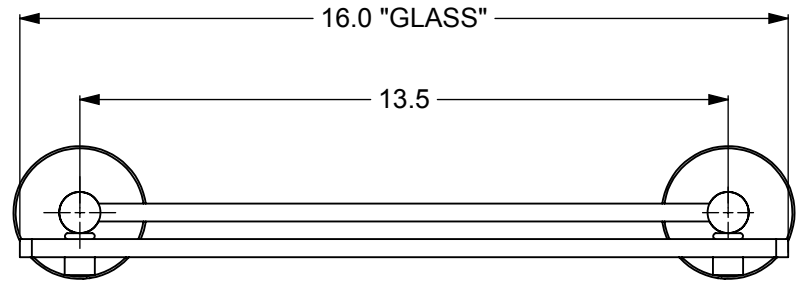

ITEM NO.	PART NUMBER	DESCRIPTION	QTY.
1	BPRD	Back Plate	2
2	IRWRT	IPE SHELF	1
3	CRRD-12	Connector	8
4	TU12-1.8	Tube-12, L=1.8	2
5	MR-TILT-FITT	HUB-CON	2
6	TU12-2	Tube-12, L=2	2
7	HBTTT-78	Hub	2
8	CARD-58	LOCK	2
9	TU38-13.5	TUBE -38,L=13.5	2

UNLESS OTHERWISE STATED

.X	±.3mm
.XX	±.15mm
.XXX	±.008mm

COPYRIGHT © Allied Brass 2016

DRAWN	2/12/2017	I.M
CHECKED	2/12/2017	P.D
APPROVED	2/12/2017	R.A

MATERIAL: BRASS
 DESCRIPTION: Prestige Skyline Collection Solid IPE Ironwood Shelf with Gallery Rail