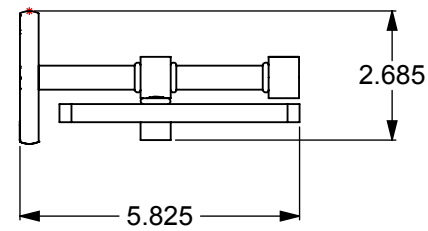

ITEM NO.	PART NUMBER	DESCRIPTION	QTY.
1	BPRD	Back Plate	2
2	IRWRT	IPE SHELF	1
3	CRRD-12	Connector	8
4	TU12-1.8	Tube-12, L=1.8	2
5	MR-TILT-FITT	HUB-CON	2
6	TU12-2	Tube-12, L=2	2
7	HBTTT-78	Hub	2
8	CARD-58	LOCK	2
9	TU38-13.5	TUBE -38,L=13.5	2

UNLESS OTHERWISE STATED

.X	±.3mm
.XX	±.15mm
.XXX	±.008mm

COPYRIGHT © Allied Brass 2016

DRAWN	2/12/2017	I.M
CHECKED	2/12/2017	P.D
APPROVED	2/12/2017	R.A

MATERIAL: BRASS
 DESCRIPTION: Prestige Skyline Collection Solid IPE Ironwood Shelf with Gallery Rail

FINISH	TBD
QUANTITY	TBD
DRAWING No.	REV
P1000-1-16-GAL-IRW	0
SCALE	1:4
SHEET: 01	A4