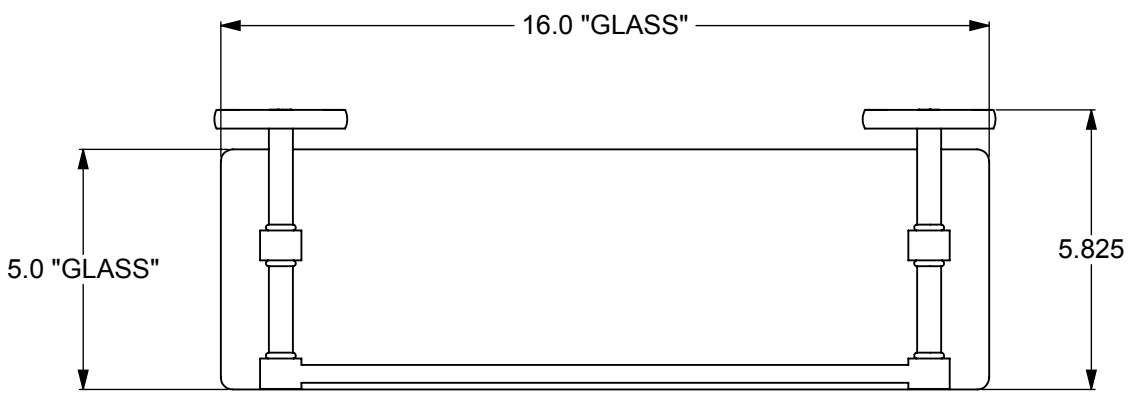

ITEM NO.	PART NUMBER	DESCRIPTION	QTY.
1	BPRD	Back Plate	2
2	IRWRT	IPE SHELF	1
3	CRRD-12	Connector	8
4	TU12-1.8	Tube-12, L=1.8	2
5	MR-TILT-FITT	HUB-CON	2
6	TU12-2	Tube-12, L=2	2
7	HBTTT-78	Hub	2
8	CARD-58	LOCK	2
9	TU38-13.5	TUBE -38,L=13.5	2

UNLESS OTHERWISE STATED

.X	±.3mm
.XX	±.15mm
.XXX	±.008mm

COPYRIGHT © Allied Brass 2016

DRAWN	2/12/2017	I.M
CHECKED	2/12/2017	P.D
APPROVED	2/12/2017	R.A

MATERIAL: BRASS
 DESCRIPTION: Prestige Skyline Collection Solid IPE Ironwood Shelf with Gallery Rail